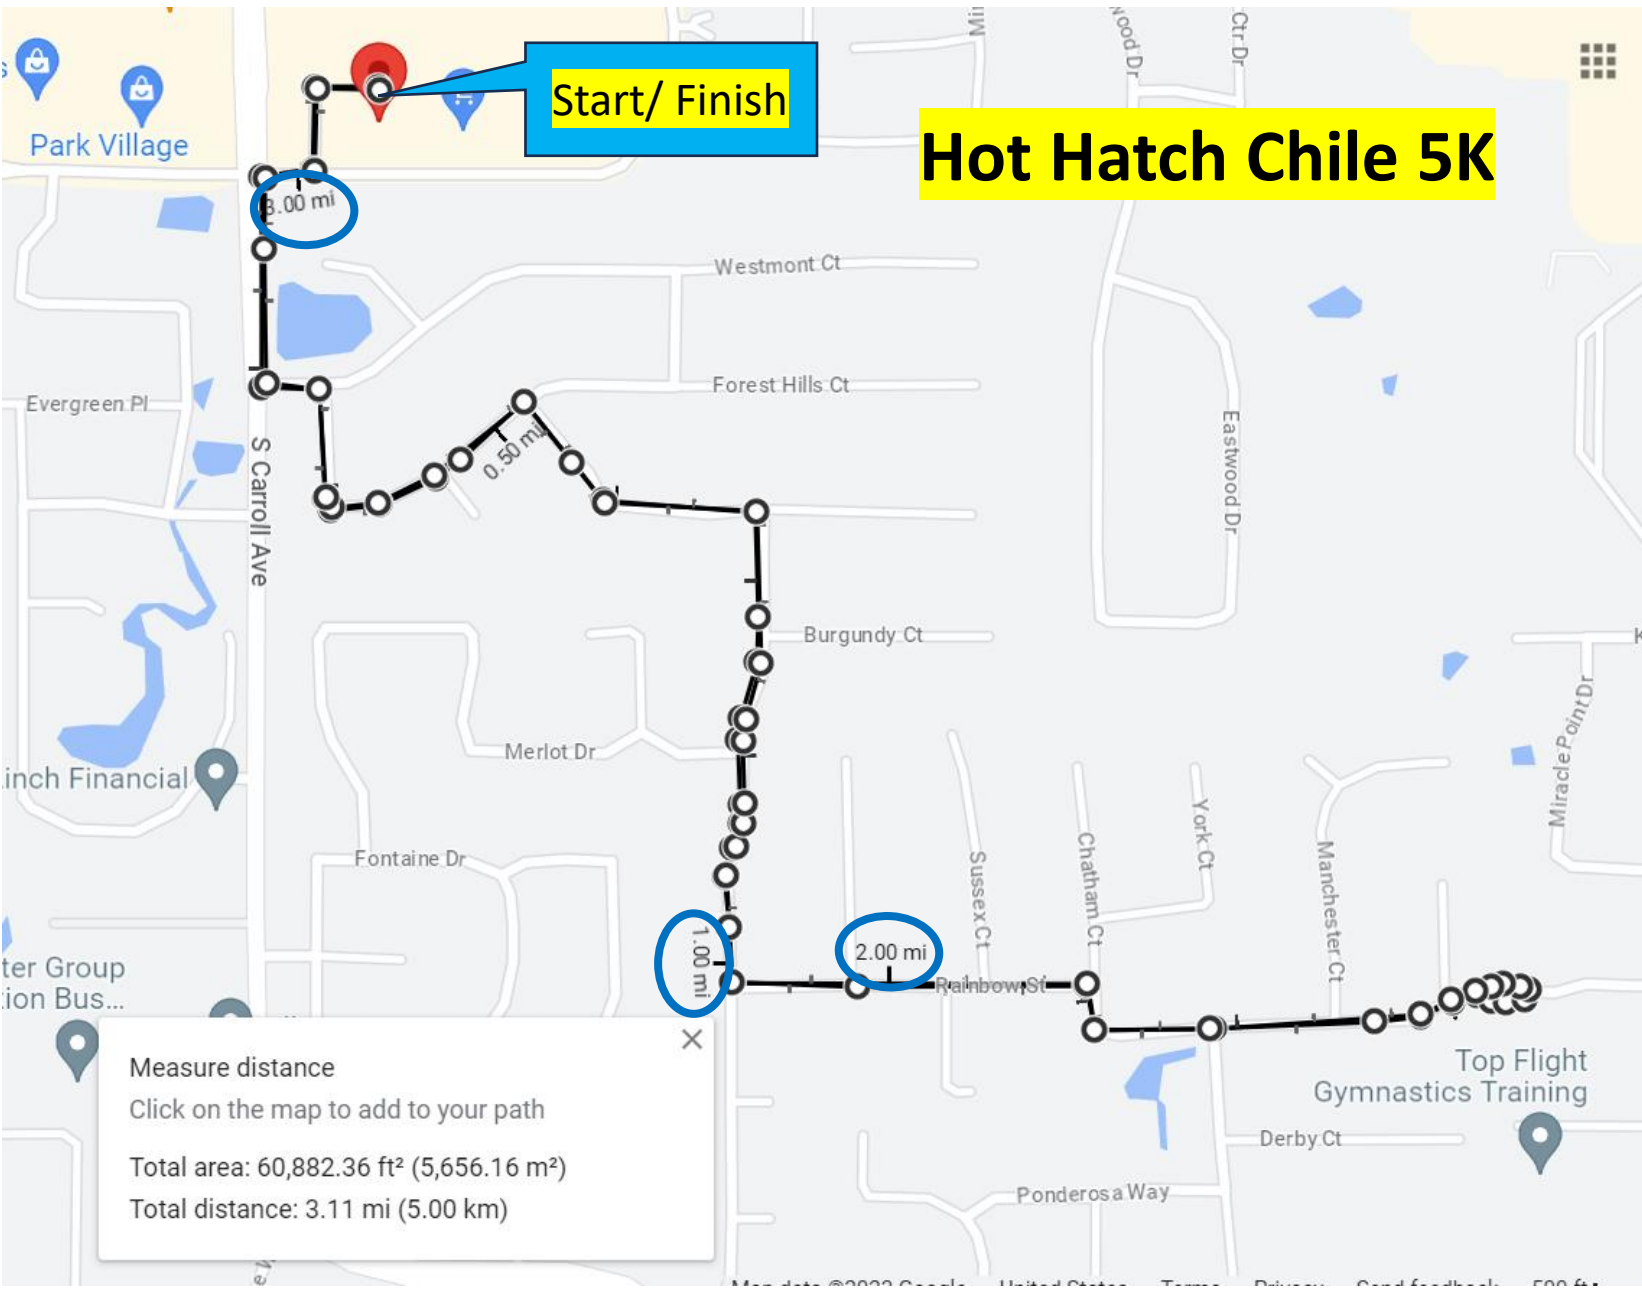

Hot Hatch Chile 5K & 10K

Start/ Finish

- 5K
- 10K first loop
- 10K second loop

Hot Hatch Chile 5K

Start/ Finish

0.00 mi

0.50 mi

1.00 mi

2.00 mi

Measure distance
Click on the map to add to your path
Total area: 60,882.36 ft² (5,656.16 m²)
Total distance: 3.11 mi (5.00 km)

Hot Hatch Chile 5K course

Start/ Finish

10K runners will add this "extra loop" before turning onto a second lap of the 5K. This extra loop is to be completed only once.