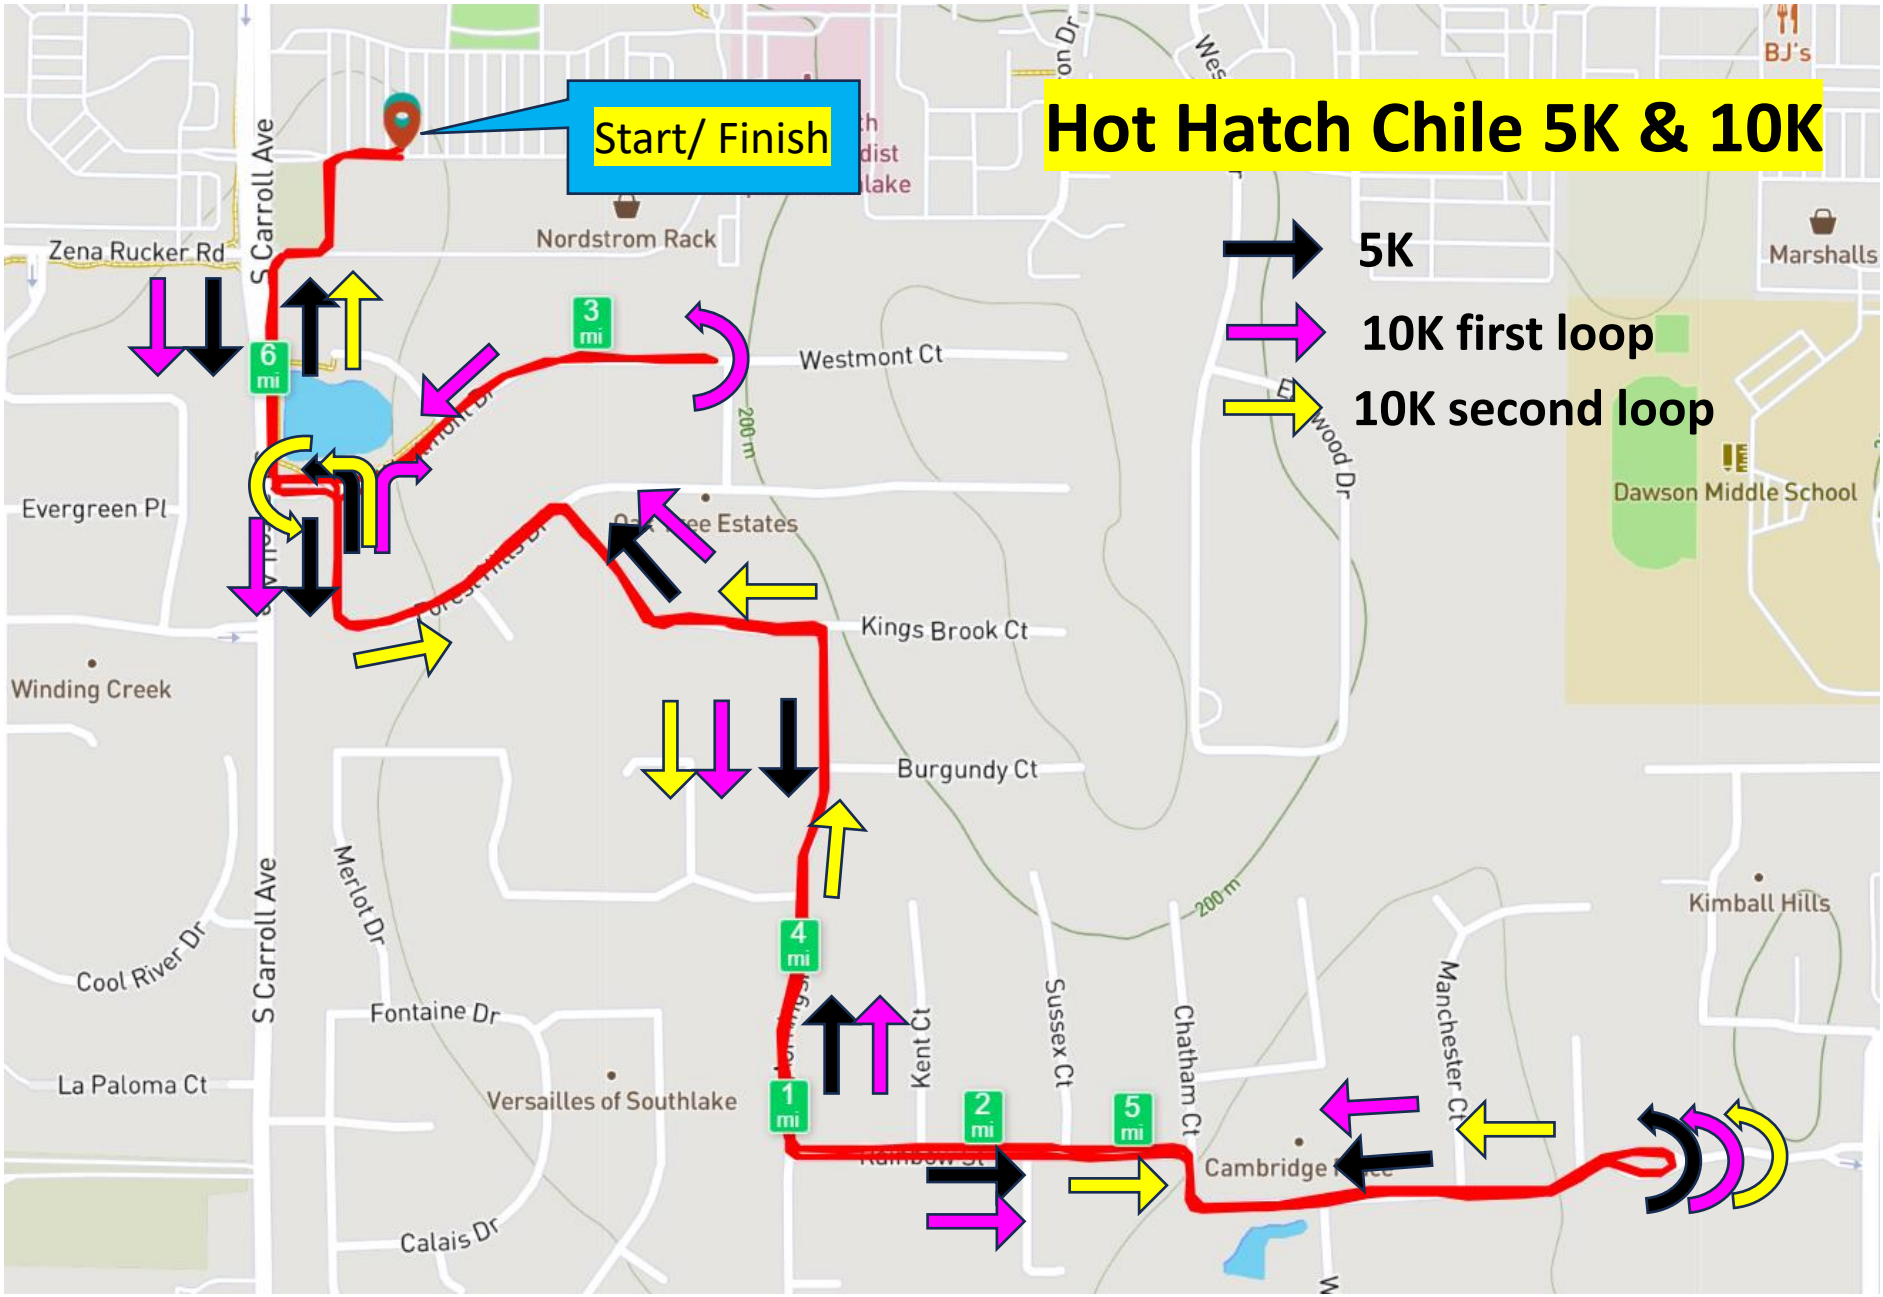

Hot Hatch Chile 5K & 10K

Start/ Finish

- 5K
- 10K first loop
- 10K second loop

Hot Hatch Chile 5K

Start/ Finish

0.00 mi

0.50 mi

1.00 mi

2.00 mi

Measure distance
Click on the map to add to your path
Total area: 60,882.36 ft² (5,656.16 m²)
Total distance: 3.11 mi (5.00 km)

Hot Hatch Chile 5K course

Start/ Finish

10K runners will add this "extra loop" before turning onto a second lap of the 5K. This extra loop is to be completed only once.